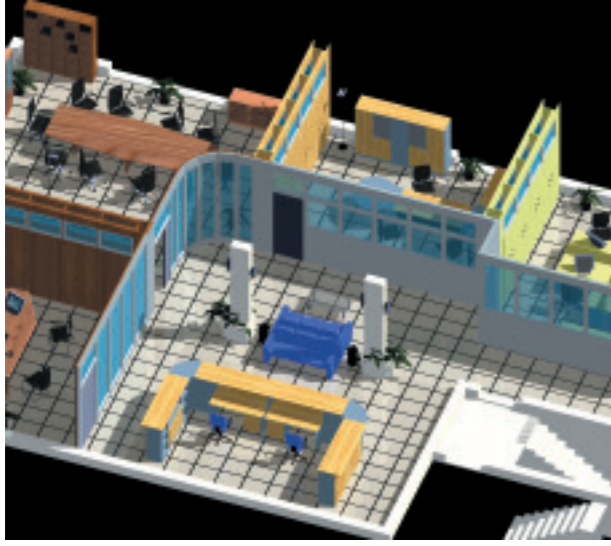

**APRI LA MENTE** all'ufficio ideale.

Space in modern office is a flexible unit in continuous evolution. It is important to organize work areas by modern technology, with valuable finishing and care in details. These principles inspire our program SPACE

**OPEN YOUR MIND**  
to ideal office

Sistema integrato di partizione, caratterizzato dall'elevata elasticità dei moduli: dimensioni e finiture possono offrire numerose scelte di arredo.

Integrated partition system, characterized by high flexible forms: a lot of furniture solutions available thanks to different dimensions and finishing.